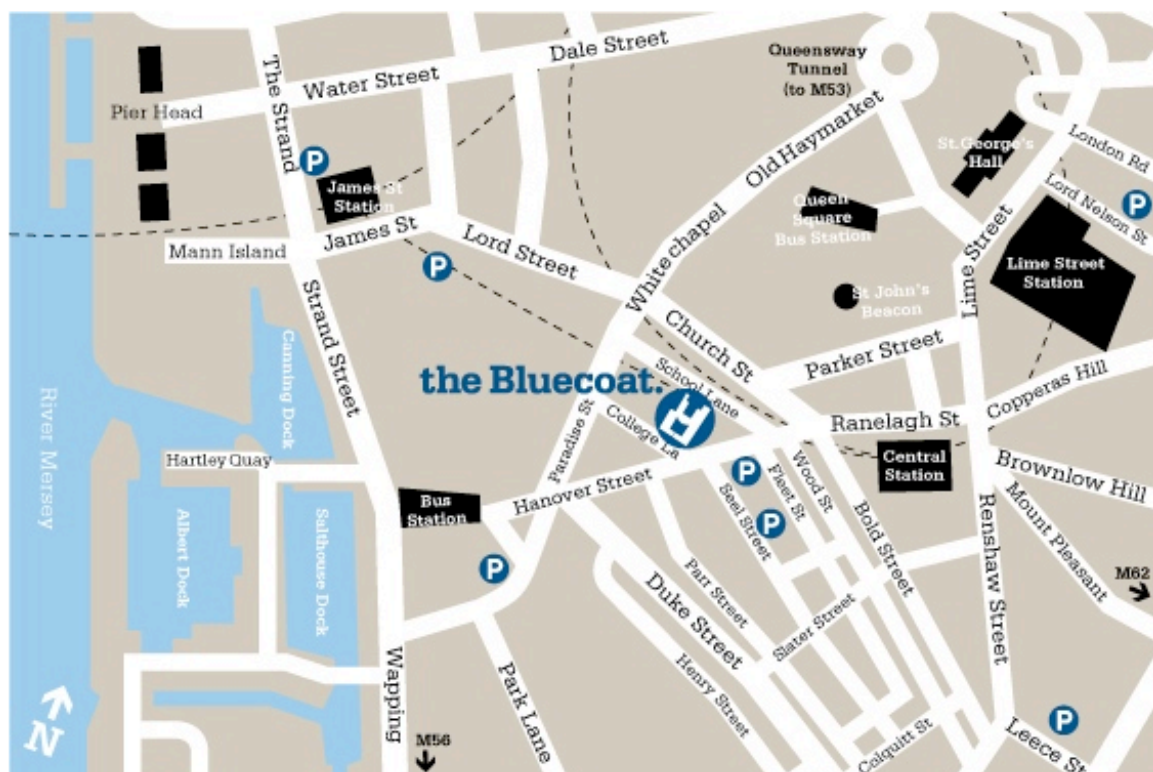

form>wood conference

The Bluecoat, School Lane Liverpool L1 3BX

The Bluecoat is no more than a ten minute walk from Liverpool Lime Street train station, and just off the main Church Street shopping area. There is plenty of pedestrian signage to direct you from the train station. If you intend to drive to the venue, please note that there is public car parking close to the Bluecoat (see map).